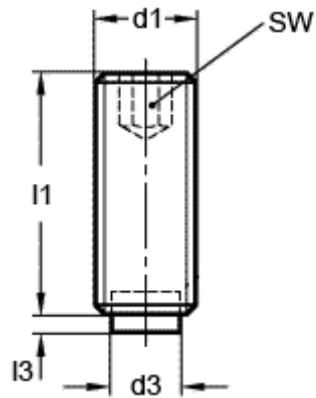

Data Sheet

Article number: 20931638

Description: E+G Grub screw
GN 913.3-M8-20-KU

Measures

d1 = M8
d3 = 5
l1 = 20.0
l3 = 1.6
SW = 4.0